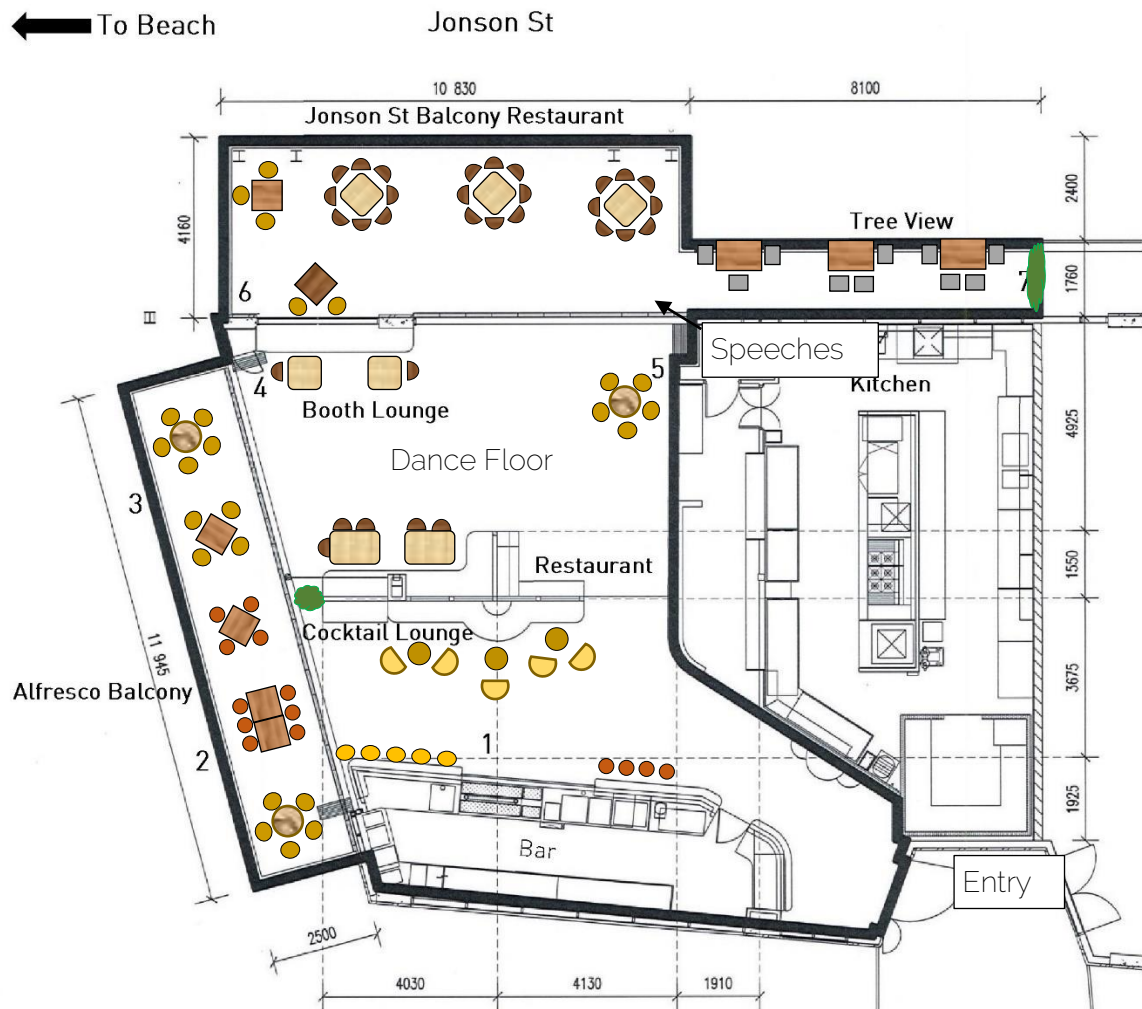

Seven Mile

w e d d i n g s

Stand Up - Entire Space Option A
 Pre-Post Wedding Table Plan Byron Bay

Sections 1-7 Entire Restaurant - 80 to 160 People