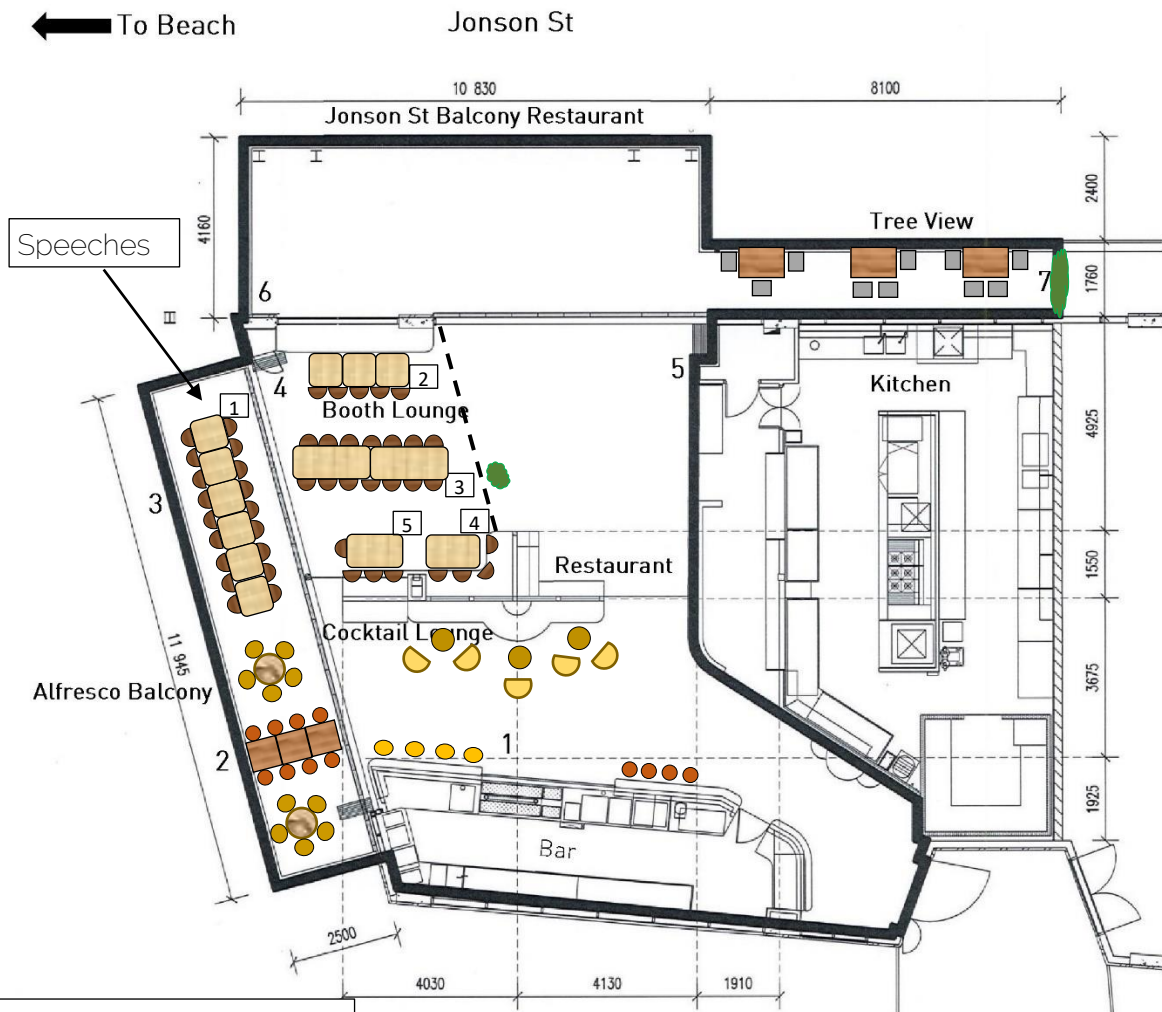

# Seven Mile

w e d d i n g s

Stand Up Entrée & Sit Down Main Entire Space Option A  
Pre-Post Wedding Table Plan Byron Bay

Tables & Numbers	
1	- 10
2	- 12
3	- 28
4	- 30
5	- 14/15
6	- 8
7	- 4
8	- 4
Total - 110/11 people	

# Seven Mile

w e d d i n g s

Stand Up Entrée & Sit Down Main Alfresco Balcony Option B  
Pre-Post Wedding Table Plan Byron Bay

Sections 1, 2, 3, 4 & part 5

Tables & Numbers

1 - 21  
2 - 32  
3 - 4  
4 - 4

Total - 61 people

# Seven Mile

w e d d i n g s

Stand Up Entrée & Sit Down Main Alfresco Balcony Option C  
Pre-Post Wedding Table Plan Byron Bay

Sections 1, 2, 3 & 4

Tables & Numbers

1 - 18

2 - 10

3 - 14

# Seven Mile

w e d d i n g s

Stand Up Entrée & Sit Down Main Alfresco Balcony Option D  
Pre-Post Wedding Table Plan Byron Bay

Sections 1, 2 & 3  
Tables & Numbers  
1 - 20 to 24  
Total - 24 people