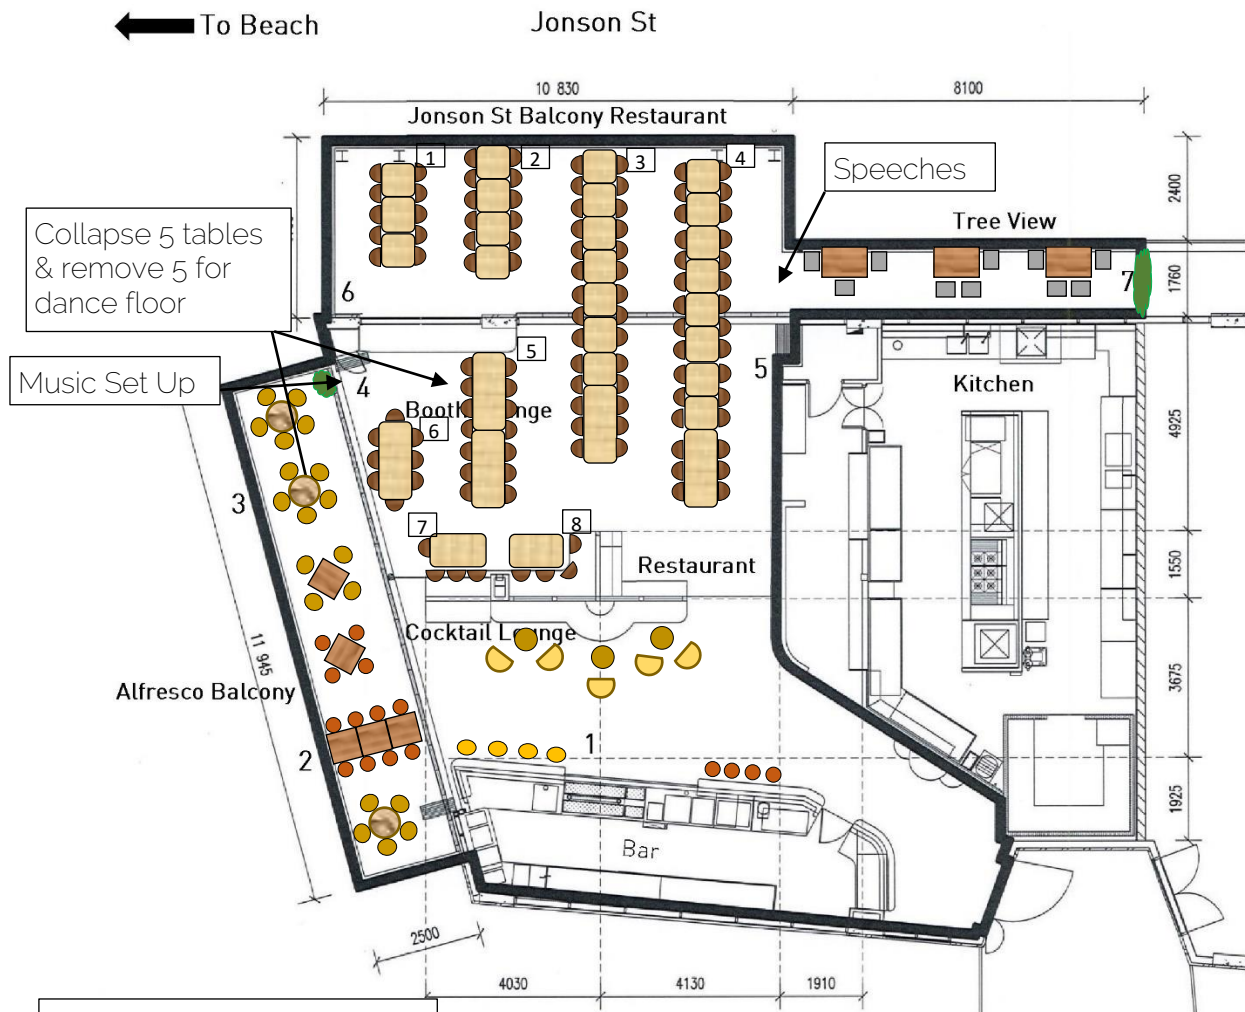

# Seven Mile

w e d d i n g s

Stand Up Entrée & Sit Down Main Entire Space Option A  
Pre-Post Wedding Table Plan Byron Bay

Tables & Numbers	
1	- 10
2	- 12
3	- 28
4	- 30
5	- 14/15
6	- 8
7	- 4
8	- 4
Total - 110/11 people	

# Seven Mile

w e d d i n g s

Stand Up Entrée & Sit Down Main Alfresco Balcony Option B  
Pre-Post Wedding Table Plan Byron Bay

Sections 1, 2, 3, 4 & part 5

Tables & Numbers

1 - 21  
2 - 32  
3 - 4  
4 - 4

Total - 61 people

# Seven Mile

w e d d i n g s

Stand Up Entrée & Sit Down Main Alfresco Balcony Option C  
Pre-Post Wedding Table Plan Byron Bay

Sections 1, 2, 3 & 4

Tables & Numbers

1 - 18

2 - 10

3 - 14

# Seven Mile

w e d d i n g s

Stand Up Entrée & Sit Down Main Alfresco Balcony Option D  
Pre-Post Wedding Table Plan Byron Bay

Sections 1, 2 & 3  
Tables & Numbers  
1 - 20 to 24  
Total - 24 people