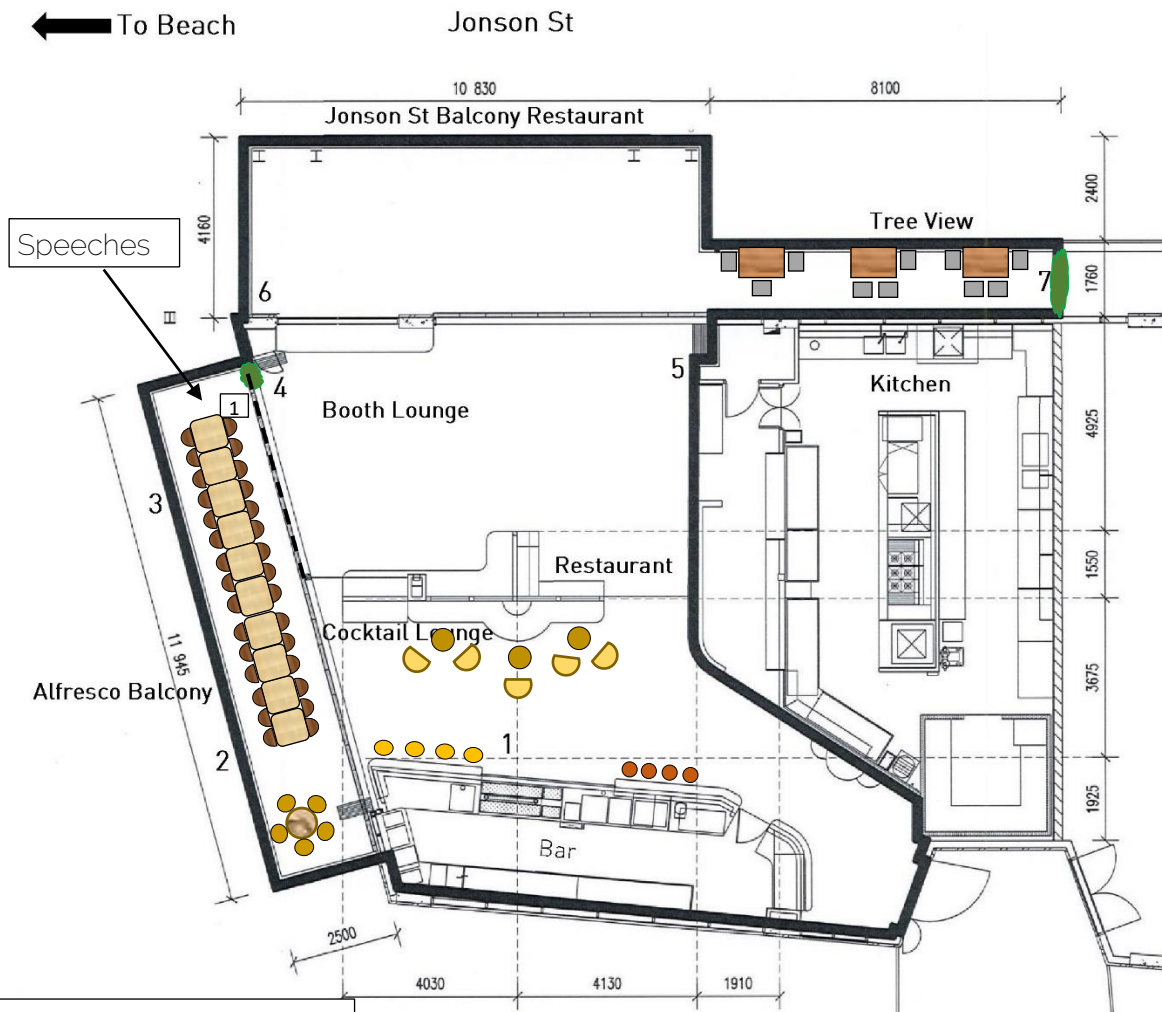

# Seven Mile

w e d d i n g s

Sit Down Entrée & Main Entire Space Option A  
Pre-Post Wedding Table Plan Byron Bay

Tables & Numbers	
1	- 10
2	- 12
3	- 28
4	- 30
5	- 14/15
6	- 8
7	- 4
8	- 4
9	- 14
Total - 124/25 people	

# Seven Mile

w e d d i n g s

Sit Down Entrée & Main Alfresco Balcony Option C  
Pre-Post Wedding Table Plan Byron Bay

Sections 3 & 4

Tables & Numbers

1 - 18  
2 - 10  
3 - 14  
4 - 4  
5 - 4

Total - 50 people

# Seven Mile

w e d d i n g s

Sit Down Entrée & Main Alfresco Balcony Option D  
Pre-Post Wedding Table Plan Byron Bay

Sections 2 & 3  
Tables & Numbers  
1 - 20 to 30  
Total - 30 people